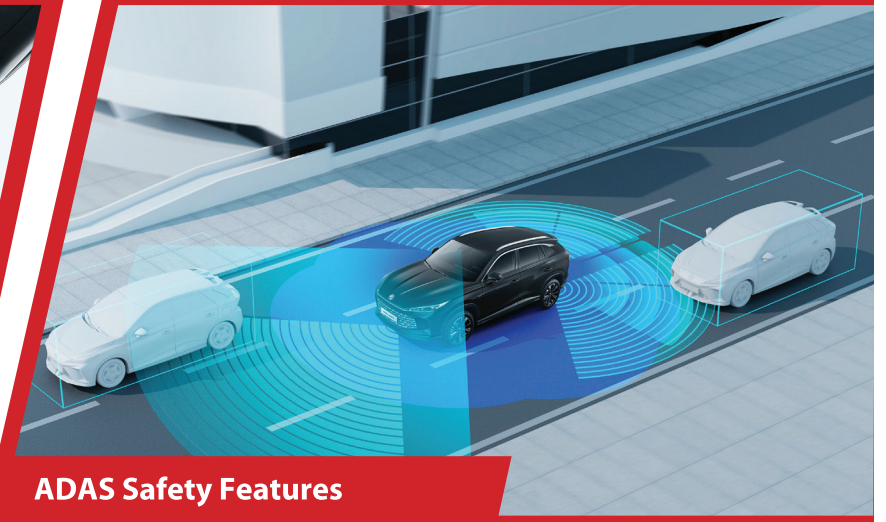

عوامل الأمان